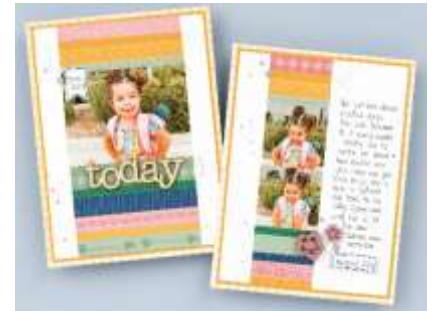

- ✓ FREE with a $50 purchase as a VIP member!
- ✓ Only $5 with a $50 purchase for Non VIP members!
- ✓ $18.95 with a purchase less than $50