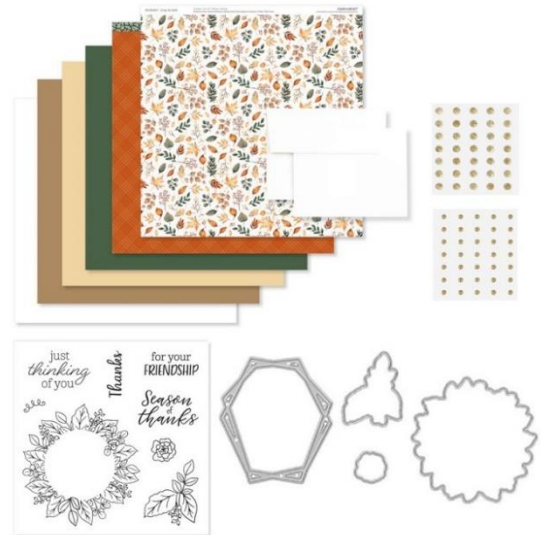

Each kit offers cutting (diagonals, inserts) and stamping techniques (rolling, two tone). The Crisp Air Workshop Kit creates 8 scrapbook pages that are beautifully detailed for AUTUMN. The Shopping list below features everything you need to create it ALL! The stamp rolling/tone-on-tone, watercolor penciling and unique cutting are all being taught at the CRISP AUTUMN Virtual Online Crop.

INKS/Fun Accessories to complete the artwork:

- ☺ **[Inks](#)** @ \$10.95 each: **New** Melon, Peach, Paprika, Sundance, Sapphire, Mocha, Pine
- ☺ **[Flip Flaps](#)**: optional 6x4 and 4x3; or any size you may need

TOOLS:

- **[Sponge Daubers](#) or **New [Z4572 Blending Tools](#) \$15.95****
- ☺ **[Z1279 Versamat](#) \$19.95**
- ☺ **[Foam Dots/Tape](#) @ various prices and/or [Glue Dots](#)**

Shopping List #3:

[G1262 CRISP AIR CARDMAKING KIT](#)
\$35.95 (16 cards)

Kit contents:

- 1 – exclusive B size stamp set + coordinating Thin Cuts
- 2 – CRISP AIR patterned paper sheets
- 6 – cardstock sheets (2 Pine & Shortbread; 1 Toffee & White)
- 1 – Z3312 Gold Glitter Gems
- 16 – white card bases & envelopes
- printed instructions